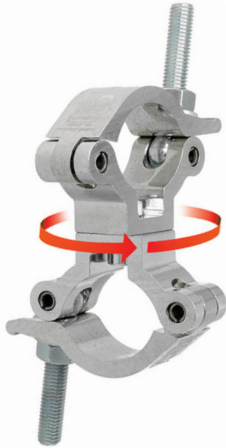

Slimline Lightweight Swivel Coupler

Product Data Sheet

A pair of swiveling slimline half couplers which provide a firm fixing between two bars whilst allowing 360° of rotation	
Part Nos	T58098 - Polished T58099 - Powder Painted Satin Black
Tube Diameter	Ø48 - 51mm
Materials	Main Body - AW6082 T6 Aluminium Roll Pins - Stainless Steel Eyebolt Assy - Grade 8.8
Max Tightening Torque	30Nm
Fixings	N/A
WLL	300Kg
Weight	0.55Kg
Factor of Safety	5:1
Approval	TÜV Approved