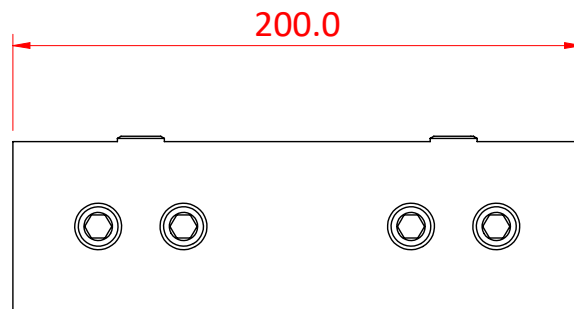

Solid Tube Joiner

Product Data Sheet

A heavy duty tube joiner.	
Part Nos	T25108 - Silver T2510801 - Black
Tube Diameter	Ø48mm
Finish	T25108 - Zinc Plated T2510801 - Powder Painted Black
Weight	2.64Kg
WLL	This item is NOT Load Rated

Dimensions in mm

TO SUIT Ø 48MM TUBES ONLY