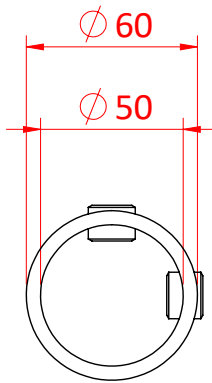

Solid Tube Joiner

Product Data Sheet

A heavy duty tube joiner.	
Part Nos	T25108 - Silver T2510801 - Black
Tube Diameter	Ø48mm
Finish	T25108 - Zinc Plated T2510801 - Powder Painted Black
Weight	2.64Kg
WLL	This item is NOT Load Rated

Dimensions in mm

TO SUIT Ø 48MM TUBES ONLY