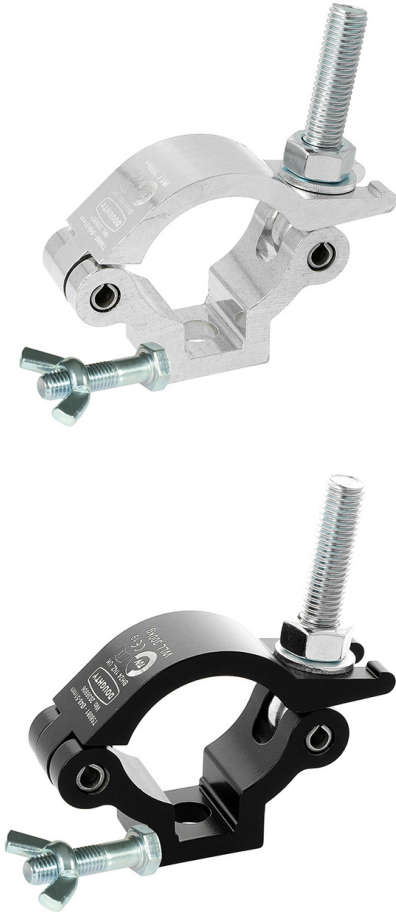

Product Data Sheet

Slimline Lightweight Hook Clamp Coupler

A high tensile extruded Slimline half coupler supplied with fixing kit	
Part Nos	T58085 - Polished T58086 - Powder Painted Satin Black
Tube Diameter	Ø48 - 51mm
Materials	Main Body - AW6082 T6 Aluminium Roll Pins - Stainless Steel Eyebolt Assy - Grade 8.8
Max Tightening Torque	30Nm
Fixings	Supplied with M12x50 Bolt / Wing Nut
WLL	300Kg
Weight	0.32Kg
Factor of Safety	5:1
Approval	TÜV Approved