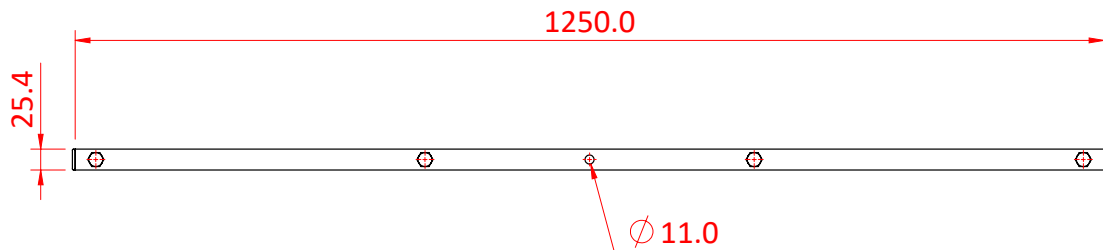

4 Lantern Tee Bars

Product Data Sheet

4 Lantern Tee Bars	
Part Nos	T43100 - BZP T43101 - Black T43103 (Flat) - BZP
Material	Mild Steel
Fixing Hole Diameter	Ø11mm
Length	1250mm
WLL	Not rated
Weight	T43100 - 1.30Kg T43101 - 1.31Kg T43103 - 1.31Kg

T43100 & T43101

Dimensions in mm