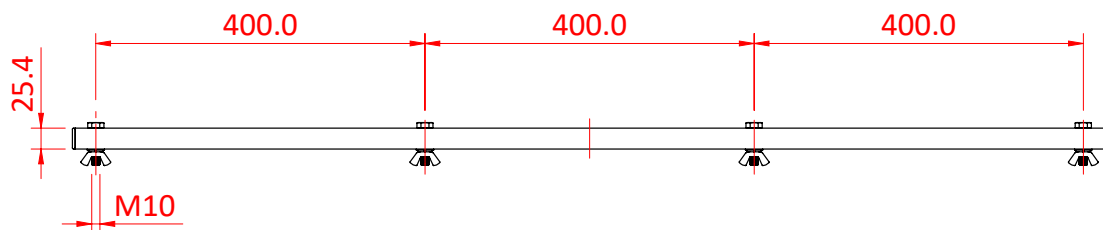

4 Lantern Tee Bars

Product Data Sheet

4 Lantern Tee Bars	
Part Nos	T43100 - BZP T43101 - Black T43103 (Flat) - BZP
Material	Mild Steel
Fixing Hole Diameter	Ø11mm
Length	1250mm
WLL	Not rated
Weight	T43100 - 1.30Kg T43101 - 1.31Kg T43103 - 1.31Kg

T43100 & T43101

Dimensions in mm

T43103