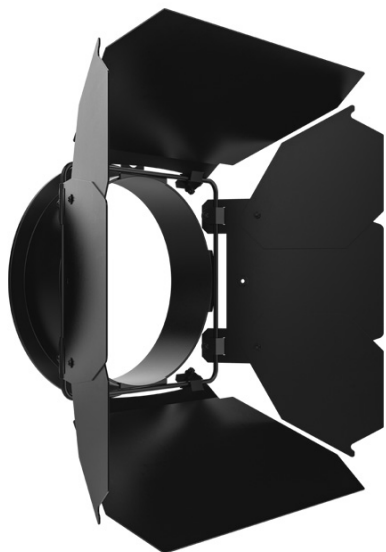

# Ovation F 7.5" Barndoor V2

## FEATURES

- Shields excess light from stage and architectural elements
- Fits other fixtures that accept a 7.5 in (191 mm) accessory

## Construction / Physical

- Leaves: 8
- Dimensions (open): 12.72 x 12.13 x 2 in (323 x 308 x 52 mm)
- Dimensions (closed): 10 x 7.95 x 2 in (256 x 202 x 52 mm)
- Weight: 2 lb (0.9 kg)

## What's Included

- Ovation F 7.5" Barndoor