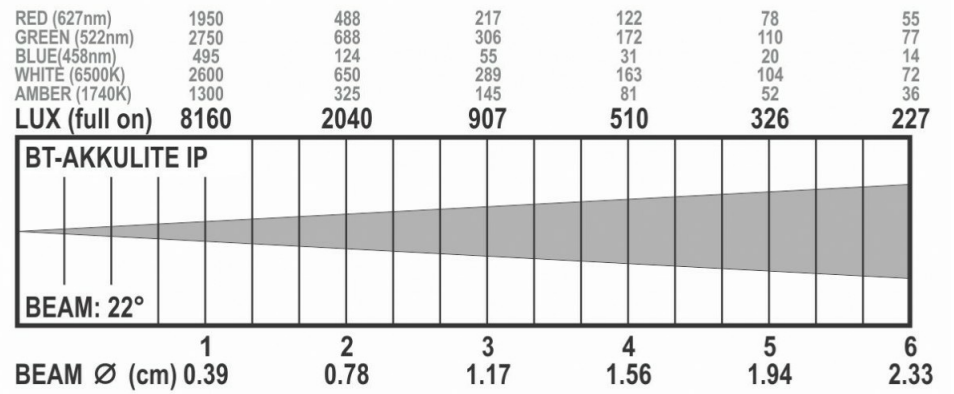

TECHNICAL SPECIFICATIONS

General : Series	No
General : Dimensions (cm)	18 x 15 x 19,8 cm
General : Weight (kg)	4.5
General : Powerinput	AC 100 - 240V, 50/60Hz, Battery
General : Energy Label	No
General : Power consumption W	60
General : Color	black
General : Display	LCD
General : IP rating	outdoor
Control : manual	Yes
Control : Master/Slave	Yes
Control : SMART-DMX	No
Control : Standalone	automatic, sound, fixed
Control : Type included remote	IR Remote
Control : programmable	No
Control : upgradable software	No
Control : maximum DMX channels	10
Light : lamp socket	none
Light : lamp	LED
Light : colors	Red, Green, Blue, White, Amber, RGB, RGBW, RGBWA
Light : mix colors	Yes
Light : min. refresh rate (kHz)	No
Light : max. refresh rate (kHz)	No
Connections : input	3 pin XLR, wireless DMX, wifi, PowerCon® or compatible
Connections : output	3 pin XLR, wifi, PowerCon® or compatible
Brand	BRITEQ
EANCode	5420025651356