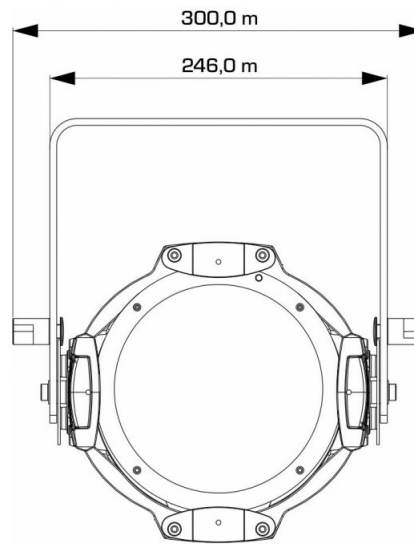

SPECIFICATIONS

| | |
|--|--|
| General : Application | Architectural, DJ & Club, Stage & Rental |
| General : Dimensions (cm) | 30 x 30.9 x 26.4 cm |
| General : Weight (kg) | 4.1 |
| General : Powerinput | AC 100 - 240V, 50/60Hz |
| General : Energy Label | No |
| General : Power consumption W | 95 |
| General : Color | black |
| General : Display | LED |
| General : Fixation | M12 |
| General : IP rating | indoor |
| Control : manual | Yes |
| Control : Master/Slave | Yes |
| Control : DMX M/S | No |
| Control : Standalone | sound, fixed |
| Control : Type included remote | - |
| Control : optional remote | UV-REMOTE |
| Control : programmable | No |
| Control : upgradable software | Yes |
| Control : maximum DMX channels | 2 |
| Light : lamp socket | none |
| Light : Lux | - |
| Light : lumen | - |
| Light : lamp | UV |
| Light : min. color temperature (K) | - |
| Light : max. color temperature (K) | - |
| Light : CRI | - |
| Light : colors | UV |
| Light : mix colors | No |
| Light : fixed gobos | - |
| Light : rotating gobos | - |
| Light : focus | None |
| Light : zoom | None |
| Light : iris | No |
| Light : prism (# facets + rotating y/n) | - |
| Light : frost filter | No |
| Light : min. beam angle (°) | 60 |
| Light : max. beam angle (°) | 60 |
| Light : min. refresh rate (kHz) | 3.6 |
| Light : max. refresh rate (kHz) | 3.6 |
| Connections : input | 3 pin XLR, rdm |
| Connections : output | 3 pin XLR |
| Brand | BRITEQ |
| EANCode | 5420025638074 |
| Discontinued | No |