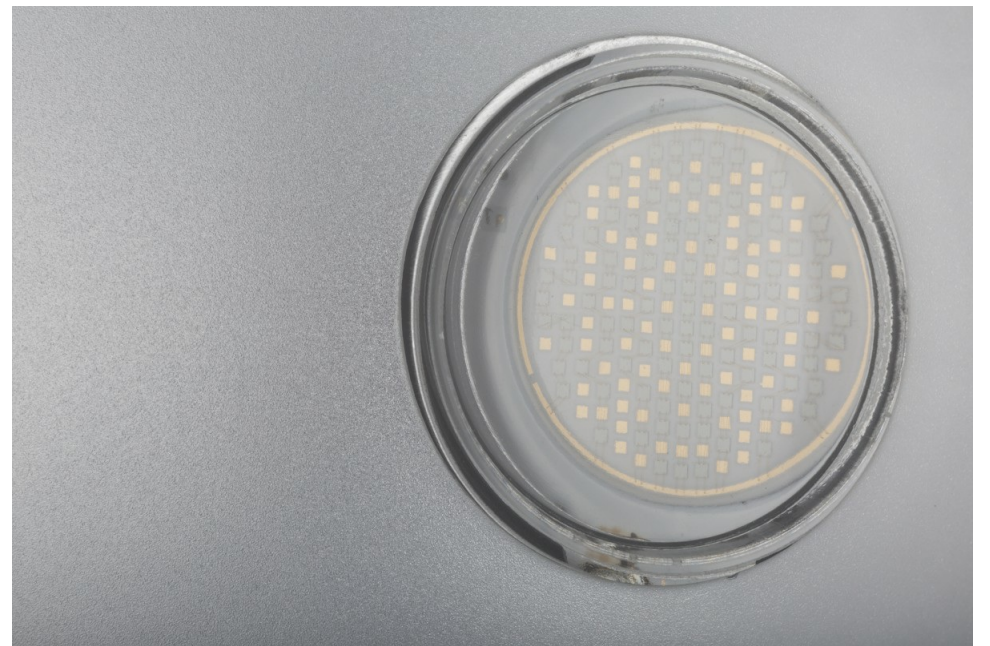

LED UV-GUN 100W

03807

DESCRIPTION

A reliable 100Watt "COB" LED-based black light with more output than the traditional UV400 Black light and with many advantages!

FEATURES

- A reliable 100Watt "COB" LED-based black light with more output than the traditional UV400 Black light and with many advantages!
- DMX control via 1 or 2 channels: dimming + strobe channel
- Can be dimmed from 0% to 100%
- Sound activated mode with internal mic.
- Variable Strobe
- Master/slave mode for bigger venues
- Extruded black aluminium housing with strong bracket
- RDM-functionality for easy remote setup: DMX addressing, channel mode, ...
- No fragile, easy breakable lamps: perfect for hiring companies!
- Optional IR-remote control for easy operation!