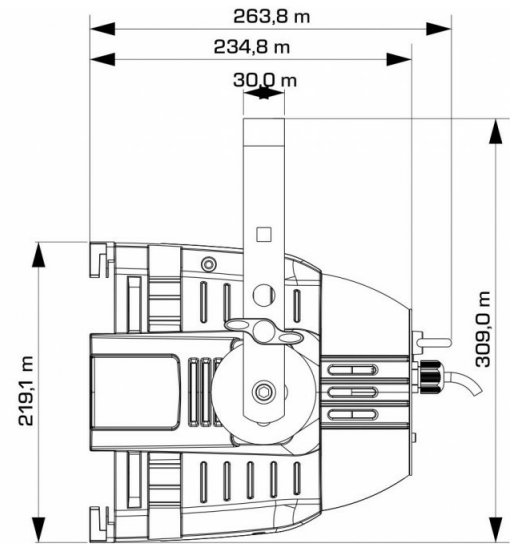

SPECIFICATIONS

| | |
|--|--|
| General : Application | Architectural, DJ & Club, Stage & Rental |
| General : Dimensions (cm) | 30 x 30.9 x 26.4 cm |
| General : Weight (kg) | 4.1 |
| General : Powerinput | AC 100 - 240V, 50/60Hz |
| General : Energy Label | No |
| General : Power consumption W | 95 |
| General : Color | black |
| General : Display | LED |
| General : Fixation | M12 |
| General : IP rating | indoor |
| Control : manual | Yes |
| Control : Master/Slave | Yes |
| Control : DMX M/S | No |
| Control : Standalone | sound, fixed |
| Control : Type included remote | - |
| Control : optional remote | UV-REMOTE |
| Control : programmable | No |
| Control : upgradable software | Yes |
| Control : maximum DMX channels | 2 |
| Light : lamp socket | none |
| Light : Lux | - |
| Light : lumen | - |
| Light : lamp | UV |
| Light : min. color temperature (K) | - |
| Light : max. color temperature (K) | - |
| Light : CRI | - |
| Light : colors | UV |
| Light : mix colors | No |
| Light : fixed gobos | - |
| Light : rotating gobos | - |
| Light : focus | None |
| Light : zoom | None |
| Light : iris | No |
| Light : prism (# facets + rotating y/n) | - |
| Light : frost filter | No |
| Light : min. beam angle (°) | 60 |
| Light : max. beam angle (°) | 60 |
| Light : min. refresh rate (kHz) | 3.6 |
| Light : max. refresh rate (kHz) | 3.6 |
| Connections : input | 3 pin XLR, rdm |
| Connections : output | 3 pin XLR |
| Brand | BRITEQ |
| EANCode | 5420025638074 |
| Discontinued | No |