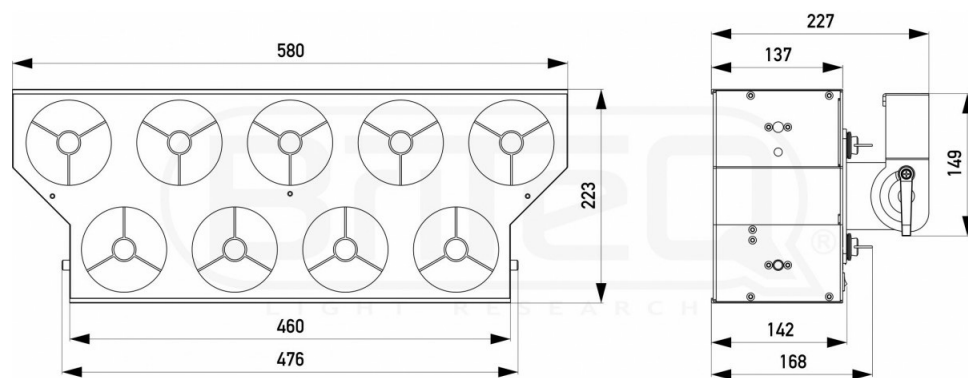

SPECIFICATIONS

| | |
|---|---|
| General : Application | DJ & Club, Stage & Rental, Theatre |
| General : Dimensions (cm) | 58 x 22 x 14cm (without bracket) |
| General : Weight (kg) | 16 |
| General : Powerinput | AC 100 - 240V, 50/60Hz |
| General : Energy Label | No |
| General : Color | black |
| General : Display | OLED |
| General : Fixation | included omega bracket |
| General : IP rating | indoor |
| Control : manual | No |
| Control : Master/Slave | Yes |
| Control : SMART-DMX | No |
| Control : Standalone | no |
| Control : programmable | No |
| Control : upgradable software | Yes |
| Control : maximum DMX channels | 45 |
| Light : lamp socket | none |
| Light : lamp | LED |
| Light : min. color temperature (K) | 3000 |
| Light : max. color temperature (K) | 6500 |
| Light : colors | Cold white, Warm white, RGBW |
| Light : mix colors | Yes |
| Light : focus | No |
| Light : zoom | No |
| Light : iris | No |
| Light : min. beam angle (°) | 4 |
| Light : max. beam angle (°) | 4 |
| Light : min. refresh rate (kHz) | 1.2 |
| Light : max. refresh rate (kHz) | 1.2 |
| Connections : input | 3 pin XLR, 5 pin XLR, TRUE1 powerCON, rdm |
| Connections : output | 3 pin XLR, 5 pin XLR, TRUE1 powerCON |
| Brand | BRITEQ |
| EANCode | 5420025655132 |
| Discontinued | No |