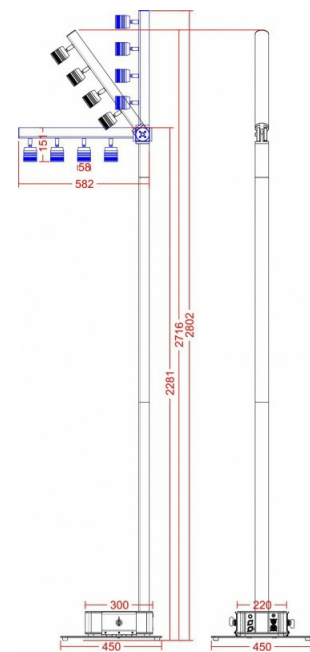

TECHNICAL SPECIFICATIONS

General : Dimensions (cm)	see picture
General : Weight (kg)	25
General : Powerinput	AC 100 - 240V, 50/60Hz, Battery
General : Works on battery	yes
General : Energy Label	No
General : Power consumption W	69
General : Color	black
General : Display	LCD
General : IP rating	indoor
Control : Modes	standalone fixed, manual, DMX, Master/Slave
Control : Protocol	DMX, Wireless DMX
Control : programmable	No
Control : upgradable software	No
Control : minimum DMX channels	1
Control : maximum DMX channels	1
Light : lamp socket	No
Light : lamp	LED
Light : min. color temperature (K)	3200
Light : max. color temperature (K)	3200
Light : CRI	90
Light : colors	Warm white
Light : mix colors	No
Light : min. beam angle (°)	25
Light : max. beam angle (°)	50
Light : max. refresh rate (kHz)	4.3
Connections : input	3 pin XLR, wireless DMX, PowerCon® TRUE1 or compatible
Connections : output	3 pin XLR, wireless DMX, PowerCon® TRUE1 or compatible
Brand	BRITEQ
EANCode	5420025651622