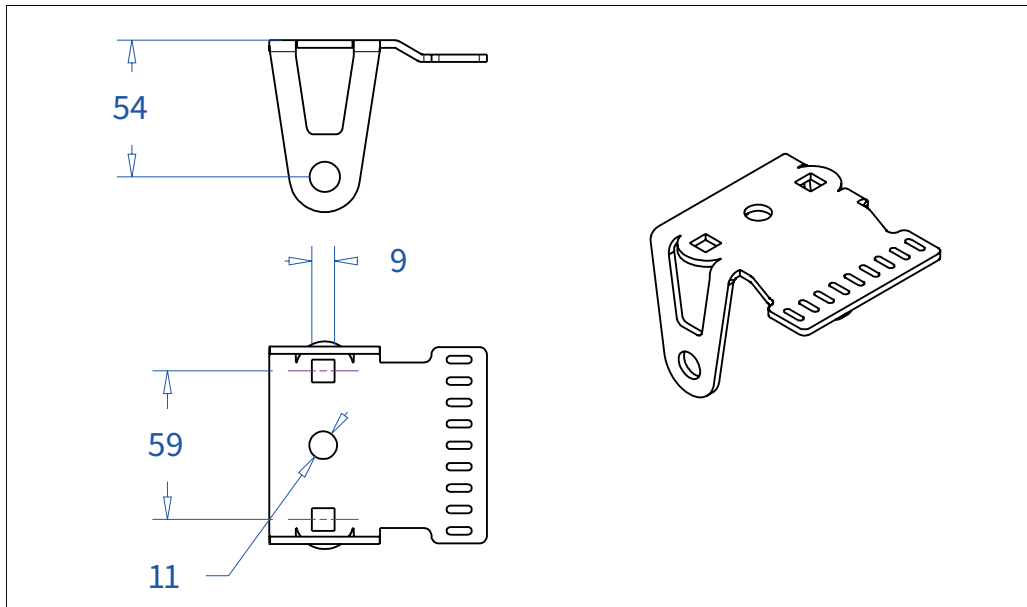

ADMIRAL
STAGING

Drawings:

Snake cable guide base 2 mtr - H 3 mtr black

RIKGSN203B

Product: Snake cable guide base 2 mtr - H 3 mtr black

Code: RIKGSN203B

ADMIRAL
STAGING

Detail C

Product: Snake cable guide base 2 mtr - H 3 mtr black

Code: RIKGSN203B

ADMIRAL
STAGING

Product: Snake cable guide base 2 mtr - H 3 mtr black

Code: RIKGSN203B

Detail A

Detail B

Product: Snake cable guide base 2 mtr - H 3 mtr black

Code: RIKGSN203B

Detail A

Detail B

Assembly set for single tube is included in the RIKGSN203B

Product: Snake assembly set for single tube 50mm

Code: RIKGSN120B

Detail A

Detail B

Snake extension set for 30 truss

Snake extension set for 40 truss

Product: Snake extension set for 30 / 40 truss

Code: RIKGSN121B / RIKGSN122B