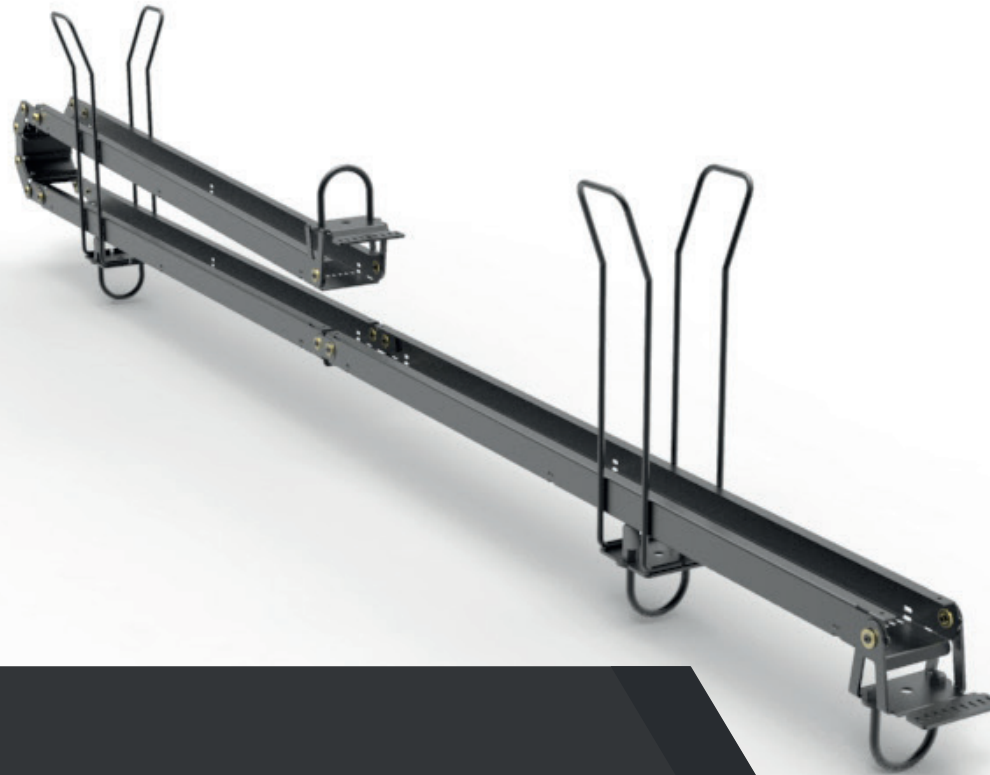

ADMIRAL
STAGING

Drawings:

Snake cable guide base 2 mtr - H 3 mtr black

RIKGSN203B

Product: Snake cable guide base 2 mtr - H 3 mtr black

Code: RIKGSN203B

ADMIRAL
STAGING

Detail C

Product: Snake cable guide base 2 mtr - H 3 mtr black

Code: RIKGSN203B

ADMIRAL
STAGING

Product: Snake cable guide base 2 mtr - H 3 mtr black

Code: RIKGSN203B

Detail A

Detail B

Product: Snake cable guide base 2 mtr - H 3 mtr black

Code: RIKGSN203B

Detail A

Detail B

Assembly set for single tube is included in the RIKGSN203B

Product: Snake assembly set for single tube 50mm

Code: RIKGSN120B

Detail A

Detail B

Snake extension set for 30 truss

Snake extension set for 40 truss

Product: Snake extension set for 30 / 40 truss

Code: RIKGSN121B / RIKGSN122B