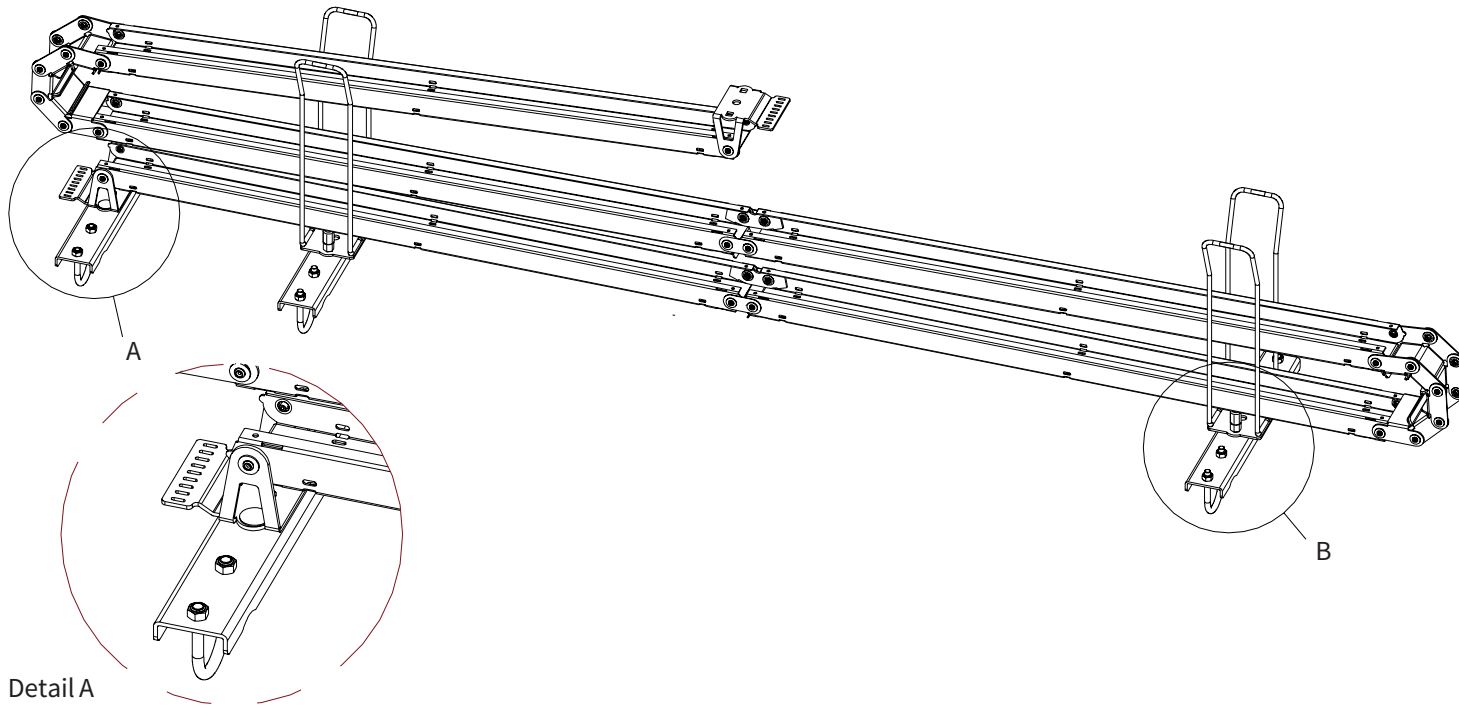

ADMIRAL
STAGING

Drawings:

Snake cable guide base 2 mtr - H 3 mtr black

RIKGSN203B

Product: Snake cable guide base 2 mtr - H 3 mtr black

Code: RIKGSN203B

ADMIRAL
STAGING

Detail C

Product: Snake cable guide base 2 mtr - H 3 mtr black

Code: RIKGSN203B

ADMIRAL
STAGING

Product: Snake cable guide base 2 mtr - H 3 mtr black

Code: RIKGSN203B

Detail A

Detail B

Product: Snake cable guide base 2 mtr - H 3 mtr black

Code: RIKGSN203B

Detail A

Detail B

Assembly set for single tube is included in the RIKGSN203B

Product: Snake assembly set for single tube 50mm

Code: RIKGSN120B

Detail A

Detail B

Snake extension set for 30 truss

Snake extension set for 40 truss

Product: Snake extension set for 30 / 40 truss

Code: RIKGSN121B / RIKGSN122B