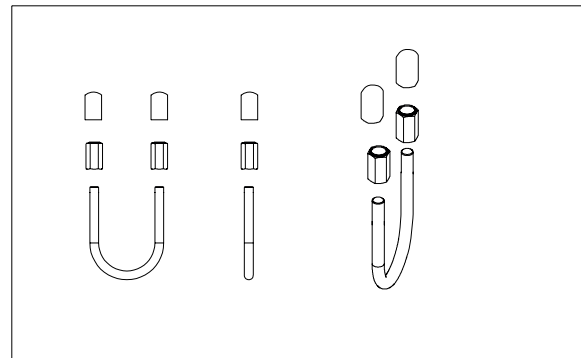

ADMIRAL
STAGING

Drawings:

Snake cable guide base 2 mtr - H 3 mtr black

RIKGSN203B

Product: Snake cable guide base 2 mtr - H 3 mtr black

Code: RIKGSN203B

ADMIRAL
STAGING

Detail C

Product: Snake cable guide base 2 mtr - H 3 mtr black

Code: RIKGSN203B

ADMIRAL
STAGING

Product: Snake cable guide base 2 mtr - H 3 mtr black

Code: RIKGSN203B

Detail A

Detail B

Product: Snake cable guide base 2 mtr - H 3 mtr black

Code: RIKGSN203B

Detail A

Detail B

Assembly set for single tube is included in the RIKGSN203B

Product: Snake assembly set for single tube 50mm

Code: RIKGSN120B

Detail A

Detail B

Snake extension set for 30 truss

Snake extension set for 40 truss

Product: Snake extension set for 30 / 40 truss

Code: RIKGSN121B / RIKGSN122B