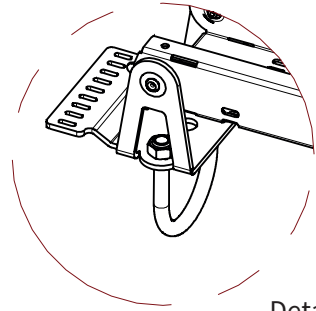

ADMIRAL
STAGING

Drawings:

Snake cable guide base 2 mtr - H 3 mtr black

RIKGSN203B

Product: Snake cable guide base 2 mtr - H 3 mtr black

Code: RIKGSN203B

ADMIRAL
STAGING

Detail C

Product: Snake cable guide base 2 mtr - H 3 mtr black

Code: RIKGSN203B

ADMIRAL
STAGING

Product: Snake cable guide base 2 mtr - H 3 mtr black

Code: RIKGSN203B

Detail A

Detail B

Product: Snake cable guide base 2 mtr - H 3 mtr black

Code: RIKGSN203B

Detail A

Detail B

Assembly set for single tube is included in the RIKGSN203B

Product: Snake assembly set for single tube 50mm

Code: RIKGSN120B

Detail A

Detail B