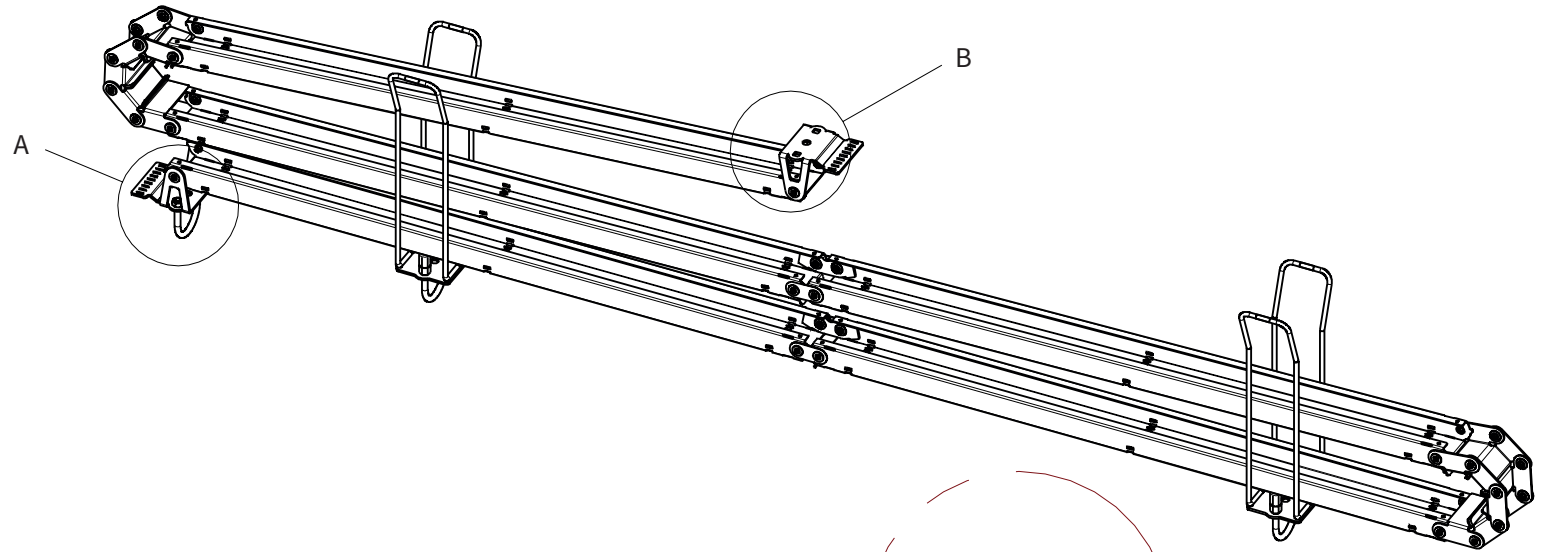

ADMIRAL
STAGING

Drawings:

Snake cable guide base 2 mtr - H 3 mtr black

RIKGSN203B

Product: Snake cable guide base 2 mtr - H 3 mtr black

Code: RIKGSN203B

ADMIRAL
STAGING

Detail C

Product: Snake cable guide base 2 mtr - H 3 mtr black

Code: RIKGSN203B

ADMIRAL
STAGING

Product: Snake cable guide base 2 mtr - H 3 mtr black

Code: RIKGSN203B

Detail A

Detail B

Product: Snake cable guide base 2 mtr - H 3 mtr black

Code: RIKGSN203B

Detail A

Detail B

Assembly set for single tube is included in the RIKGSN203B

Product: Snake assembly set for single tube 50mm

Code: RIKGSN120B

Detail A

Detail B

Snake extension set for 30 truss

Snake extension set for 40 truss

Product: Snake extension set for 30 / 40 truss

Code: RIKGSN121B / RIKGSN122B