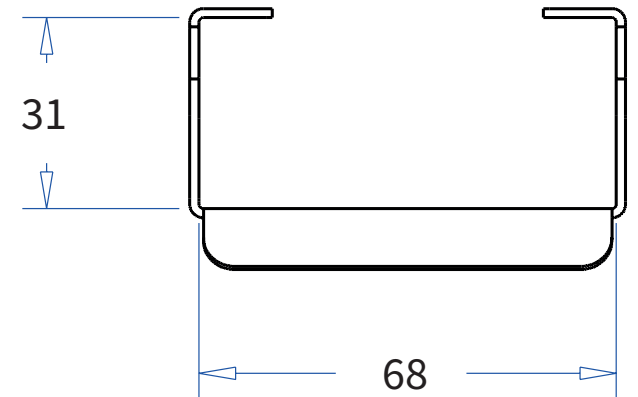

ADMIRAL
STAGING

Drawings:

Snake cable guide base 2 mtr - H 3 mtr black

RIKGSN203B

Product: Snake cable guide base 2 mtr - H 3 mtr black

Code: RIKGSN203B

ADMIRAL
STAGING

Detail C

Product: Snake cable guide base 2 mtr - H 3 mtr black

Code: RIKGSN203B

ADMIRAL
STAGING

Product: Snake cable guide base 2 mtr - H 3 mtr black

Code: RIKGSN203B

Detail A

Detail B

Product: Snake cable guide base 2 mtr - H 3 mtr black

Code: RIKGSN203B

Detail A

Detail B

Assembly set for single tube is included in the RIKGSN203B

Product: Snake assembly set for single tube 50mm

Code: RIKGSN120B

Detail A

Detail B