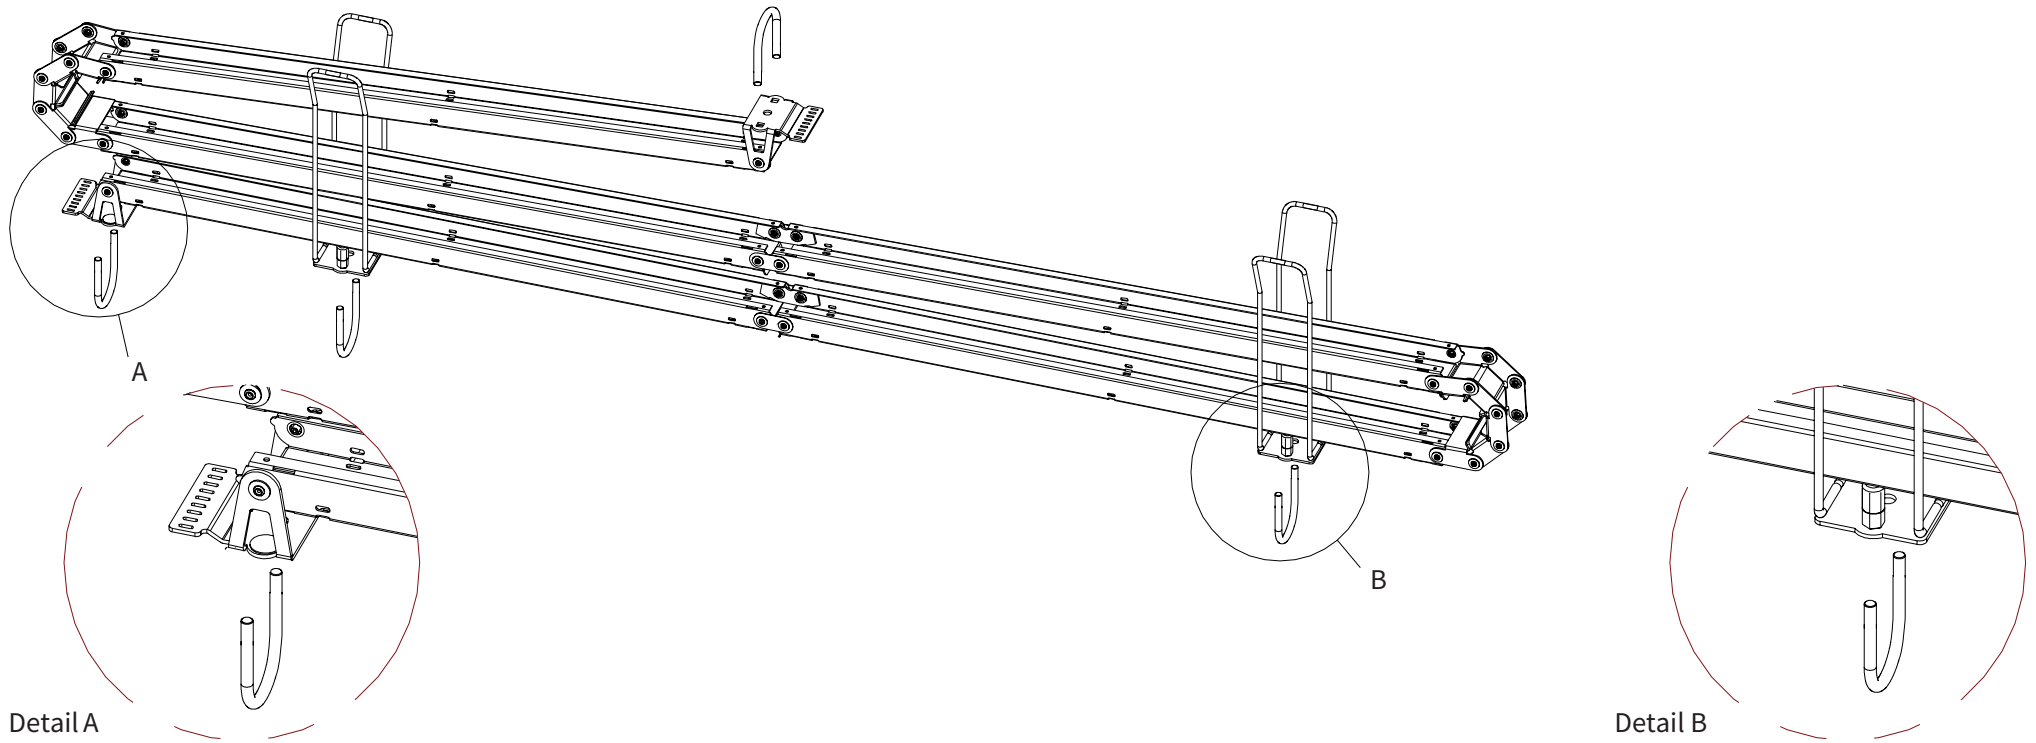

ADMIRAL
STAGING

Drawings:

Snake cable guide base 2 mtr - H 3 mtr black

RIKGSN203B

Product: Snake cable guide base 2 mtr - H 3 mtr black

Code: RIKGSN203B

ADMIRAL
STAGING

Detail C

Product: Snake cable guide base 2 mtr - H 3 mtr black

Code: RIKGSN203B

ADMIRAL
STAGING

Product: Snake cable guide base 2 mtr - H 3 mtr black

Code: RIKGSN203B

Detail A

Detail B

Product: Snake cable guide base 2 mtr - H 3 mtr black

Code: RIKGSN203B

Detail A

Detail B

Assembly set for single tube is included in the RIKGSN203B

Product: Snake assembly set for single tube 50mm

Code: RIKGSN120B

Detail A

Detail B

Snake extension set for 30 truss

Snake extension set for 40 truss

Product: Snake extension set for 30 / 40 truss

Code: RIKGSN121B / RIKGSN122B