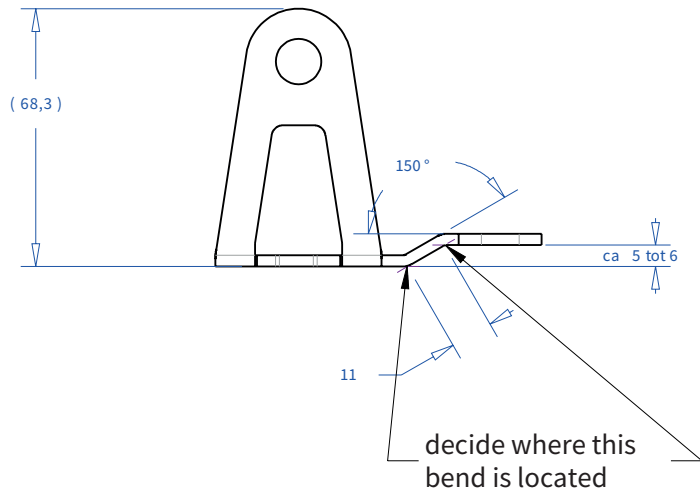

ADMIRAL
STAGING

Drawings:

Snake cable guide base 2 mtr - H 3 mtr black

RIKGSN203B

Product: Snake cable guide base 2 mtr - H 3 mtr black

Code: RIKGSN203B

ADMIRAL
STAGING

Detail C

Product: Snake cable guide base 2 mtr - H 3 mtr black

Code: RIKGSN203B

ADMIRAL
STAGING

Product: Snake cable guide base 2 mtr - H 3 mtr black

Code: RIKGSN203B

Detail A

Detail B

Product: Snake cable guide base 2 mtr - H 3 mtr black

Code: RIKGSN203B

Detail A

Detail B

Assembly set for single tube is included in the RIKGSN203B

Product: Snake assembly set for single tube 50mm

Code: RIKGSN120B

Detail A

Detail B