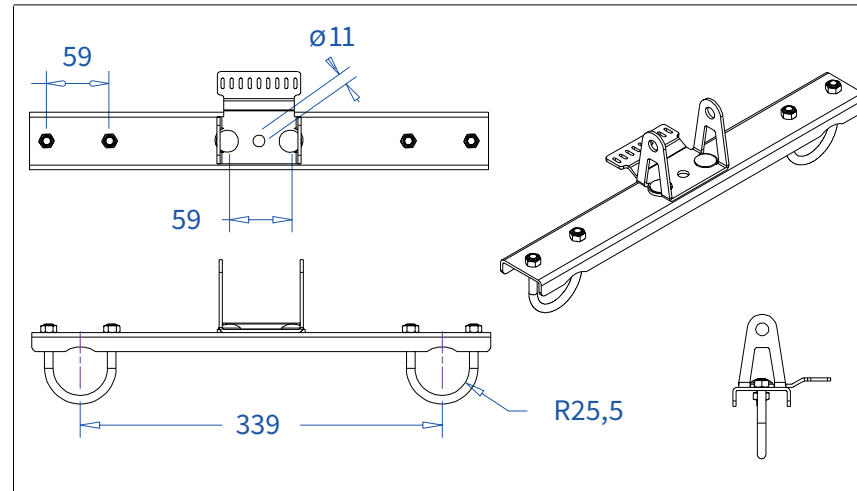

Product: Snake cable guide base 2 mtr - H 3 mtr black

Code: RIKGSN203B

ADMIRAL
STAGING

Product: Snake cable guide base 2 mtr - H 3 mtr black

Code: RIKGSN203B

Detail A

Detail B

Product: Snake cable guide base 2 mtr - H 3 mtr black

Code: RIKGSN203B

Detail A

Detail B

Assembly set for single tube is included in the RIKGSN203B

Product: Snake assembly set for single tube 50mm

Code: RIKGSN120B

Detail A

Detail B

Snake extension set for 30 truss

Snake extension set for 40 truss

Product: Snake extension set for 30 / 40 truss

Code: RIKGSN121B / RIKGSN122B