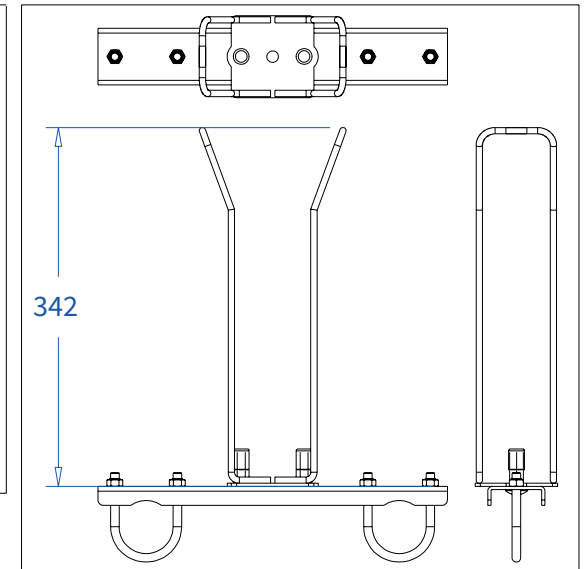

Product: Snake cable guide base 2 mtr - H 3 mtr black

Code: RIKGSN203B

ADMIRAL
STAGING

Product: Snake cable guide base 2 mtr - H 3 mtr black

Code: RIKGSN203B

Detail A

Detail B

Product: Snake cable guide base 2 mtr - H 3 mtr black

Code: RIKGSN203B

Detail A

Detail B

Assembly set for single tube is included in the RIKGSN203B

Product: Snake assembly set for single tube 50mm

Code: RIKGSN120B

Detail A

Detail B

Snake extension set for 30 truss

Snake extension set for 40 truss

Product: Snake extension set for 30 / 40 truss

Code: RIKGSN121B / RIKGSN122B