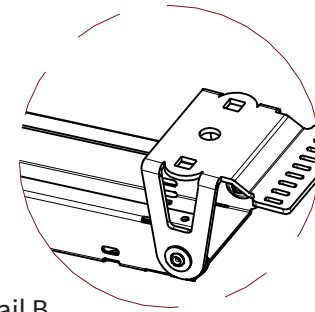

Product: Snake cable guide base 2 mtr - H 3 mtr black

Code: RIKGSN203B

ADMIRAL
STAGING

Product: Snake cable guide base 2 mtr - H 3 mtr black

Code: RIKGSN203B

Detail A

Detail B

Product: Snake cable guide base 2 mtr - H 3 mtr black

Code: RIKGSN203B

Detail A

Detail B

Assembly set for single tube is included in the RIKGSN203B

Product: Snake assembly set for single tube 50mm

Code: RIKGSN120B

Detail A

Detail B