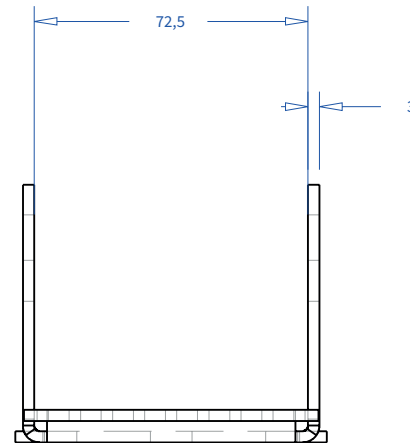

ADMIRAL
STAGING

Drawings:

Snake cable guide base 2 mtr - H 3 mtr black

RIKGSN203B

Product: Snake cable guide base 2 mtr - H 3 mtr black

Code: RIKGSN203B

ADMIRAL
STAGING

Detail C

Product: Snake cable guide base 2 mtr - H 3 mtr black

Code: RIKGSN203B

ADMIRAL
STAGING

Product: Snake cable guide base 2 mtr - H 3 mtr black

Code: RIKGSN203B

Detail A

Detail B

Product: Snake cable guide base 2 mtr - H 3 mtr black

Code: RIKGSN203B

Detail A

Detail B

Assembly set for single tube is included in the RIKGSN203B

Product: Snake assembly set for single tube 50mm

Code: RIKGSN120B

Detail A

Detail B