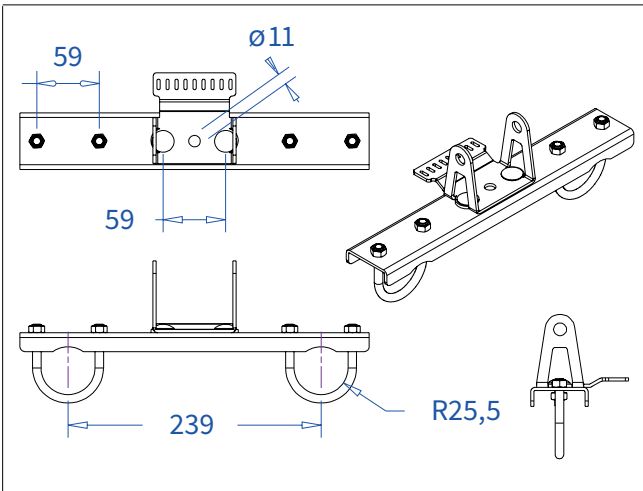

Product: Snake cable guide base 2 mtr - H 3 mtr black

Code: RIKGSN203B

ADMIRAL
STAGING

Product: Snake cable guide base 2 mtr - H 3 mtr black

Code: RIKGSN203B

Detail A

Detail B

Product: Snake cable guide base 2 mtr - H 3 mtr black

Code: RIKGSN203B

Detail A

Detail B

Assembly set for single tube is included in the RIKGSN203B

Product: Snake assembly set for single tube 50mm

Code: RIKGSN120B

Detail A

Detail B

Snake extension set for 30 truss

Snake extension set for 40 truss

Product: Snake extension set for 30 / 40 truss

Code: RIKGSN121B / RIKGSN122B