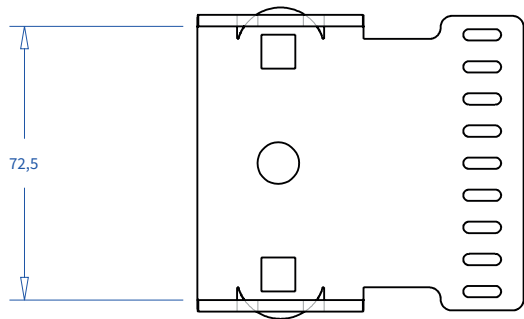

ADMIRAL
STAGING

Drawings:

Snake cable guide base 2 mtr - H 3 mtr black

RIKGSN203B

Product: Snake cable guide base 2 mtr - H 3 mtr black

Code: RIKGSN203B

ADMIRAL
STAGING

Detail C

Product: Snake cable guide base 2 mtr - H 3 mtr black

Code: RIKGSN203B

ADMIRAL
STAGING

Product: Snake cable guide base 2 mtr - H 3 mtr black

Code: RIKGSN203B

Detail A

Detail B

Product: Snake cable guide base 2 mtr - H 3 mtr black

Code: RIKGSN203B

Detail A

Detail B

Assembly set for single tube is included in the RIKGSN203B

Product: Snake assembly set for single tube 50mm

Code: RIKGSN120B

Detail A

Detail B