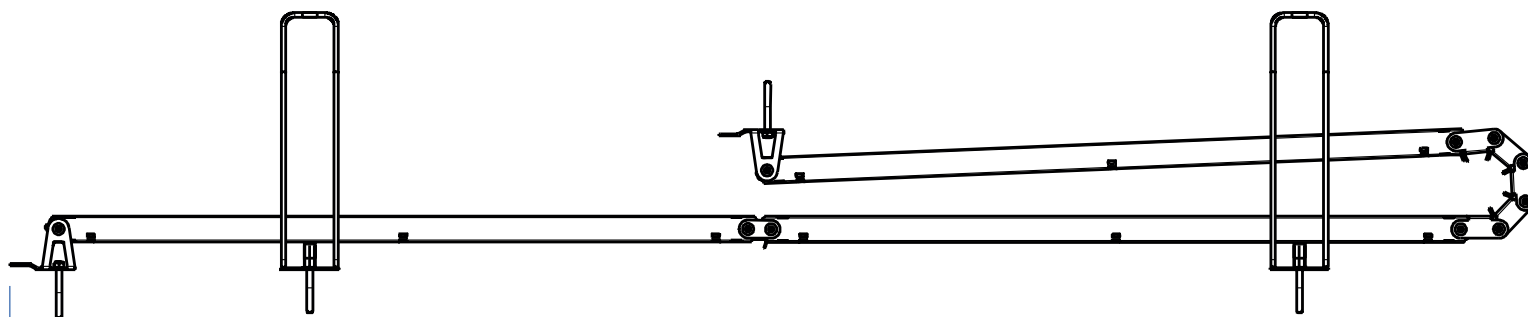

ADMIRAL
STAGING

Drawings:

Snake cable guide base 2 mtr - H 3 mtr black

RIKGSN203B

Product: Snake cable guide base 2 mtr - H 3 mtr black

Code: RIKGSN203B

ADMIRAL
STAGING

Detail C

Product: Snake cable guide base 2 mtr - H 3 mtr black

Code: RIKGSN203B

ADMIRAL
STAGING

Product: Snake cable guide base 2 mtr - H 3 mtr black

Code: RIKGSN203B

Detail A

Detail B

Product: Snake cable guide base 2 mtr - H 3 mtr black

Code: RIKGSN203B

Detail A

Detail B

Assembly set for single tube is included in the RIKGSN203B

Product: Snake assembly set for single tube 50mm

Code: RIKGSN120B

Detail A

Detail B

Snake extension set for 30 truss

Snake extension set for 40 truss

Product: Snake extension set for 30 / 40 truss

Code: RIKGSN121B / RIKGSN122B